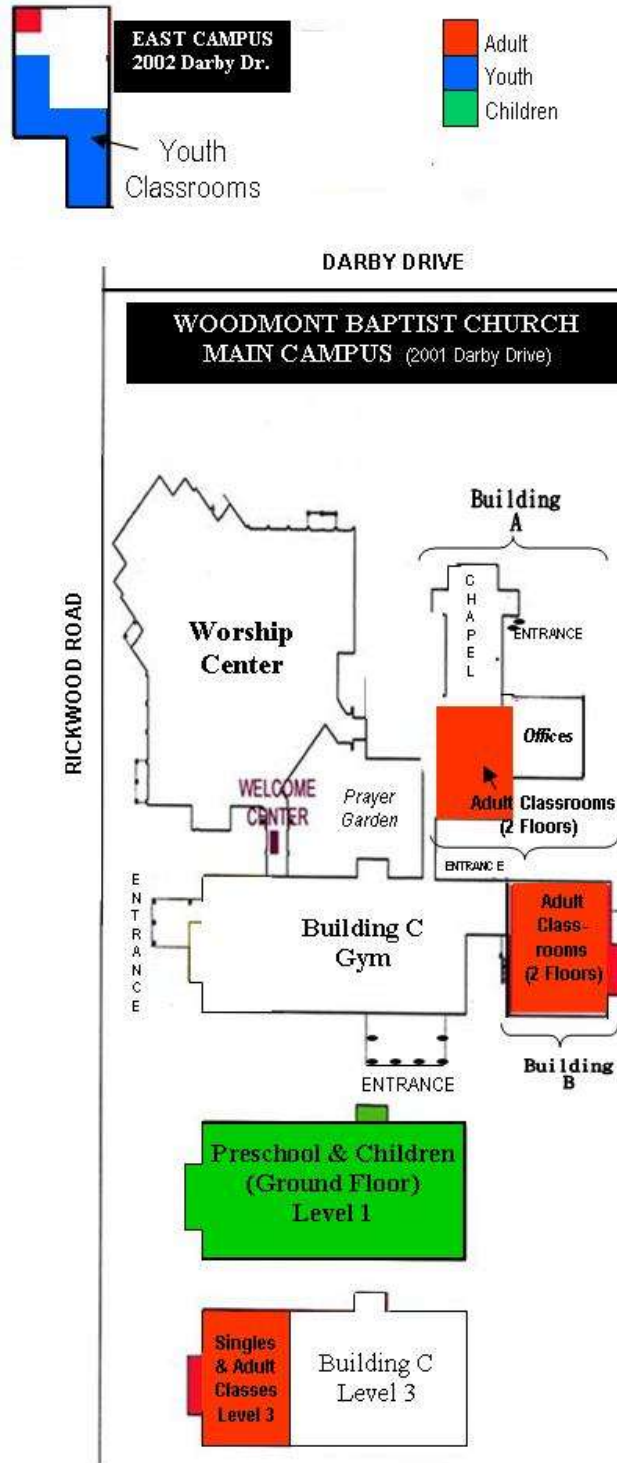

WOMEN'S DIVISION

Director: Keith Scott

- Women 2 (Ages 50 – 70).....B-101
  Kathy Austin / Pat Barger
- Women 3 (Ages 55 – 70).....C-202
  Patty Long / Frances Moore
- Women 4 (Ages 70 & Up) B-102
  Helen Mininger / Sherry Rickard
- Women 5 (Ages 75 & Up) A-102
  Jean Johnson / Sharon Thompson
- Women 6 (Ages 80 & Up) .....BR RM
  Barbara Marcu

MEN'S DIVISION

Director: Keith Scott

- Men 1 (Ages 60 - 75) B-204
  Elmer Motes / (Sub. Keith Hudson)
- Men 2 (Ages 65 - 75) A-106
  Mitchell Reed

OFF CAMPUS

- Montreat Class ..... Paul Enlow
- Homebound Ministry ..... Sharon Thompson

BIBLE STUDY CONNECTION OFFICERS

- Director ..... Holly Bidy
- Administrator ..... Steve Thompson
- Literature Clerk ..... Lori Olive
- Welcome Center ..... Vicki Yuille
- Social / Events.....
- Secretary / Data Entry.....
- Records ..... Don McBrayer

2017 – 2018