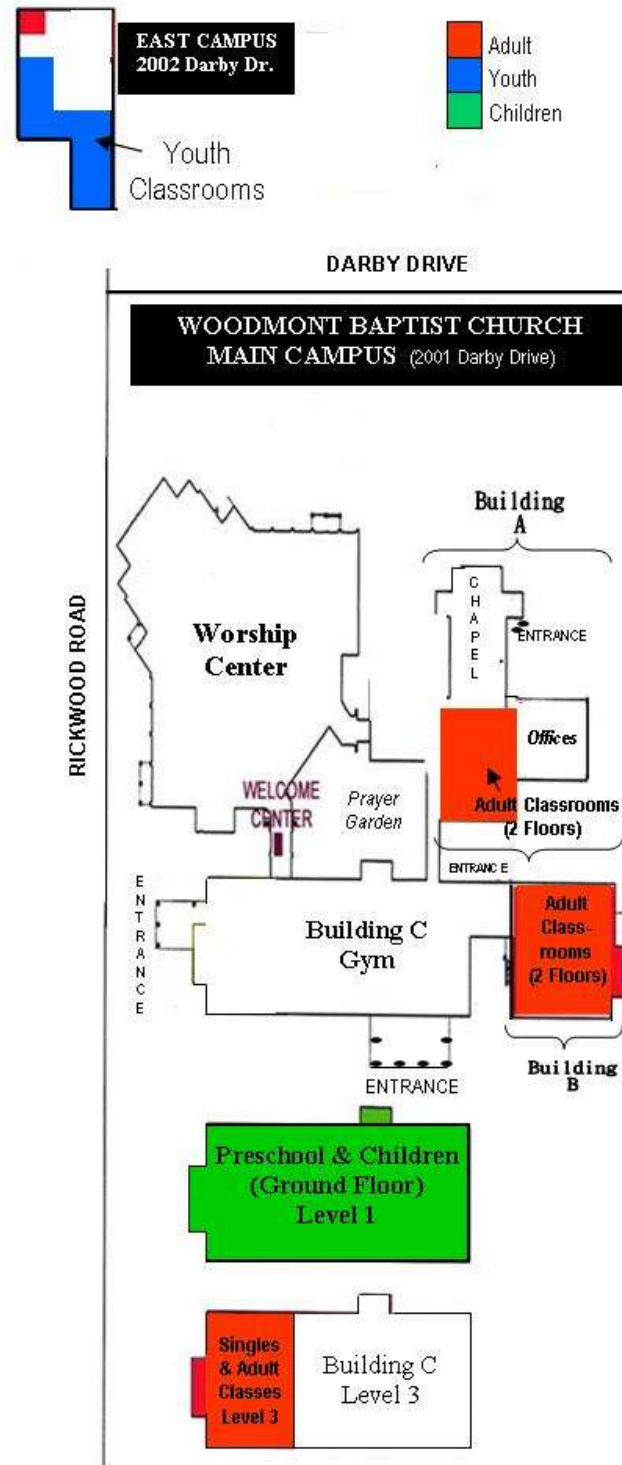

WOMEN'S DIVISION

Director: Keith Scott

- Women 2 (Ages 50 – 70).....B-101
  Kathy Austin / Pat Barger
- Women 3 (Ages 55 – 70).....Parlor
  Patty Long / Frances Moore
- Women 4 (Ages 65 & Up) B-102
  Helen Mininger / Sherry Rickard
- Women 5 (Ages 65 & Up) A-102
  Jean Johnson / Sharon Thompson

MEN'S DIVISION

Director: Keith Scott

- Men 1 (Ages 60 - 75) B-204
  Elmer Motes / (Sub. Keith Hudson)
- Men 2 (Ages 65 - 75) A-106
  Mitchell Reed

OFF CAMPUS

- Montreat Class ..... Paul Enlow
- Homebound Ministry ..... Earline Weaver

BIBLE STUDY CONNECTION OFFICERS

- Director .....Holly Biddy
- Administrator ..... Steve Thompson
- Literature Clerk.....Lori Olive
- Welcome Center/ Greeters..... Vicki Yuille
- Records .....Don McBrayer

2018 - 19